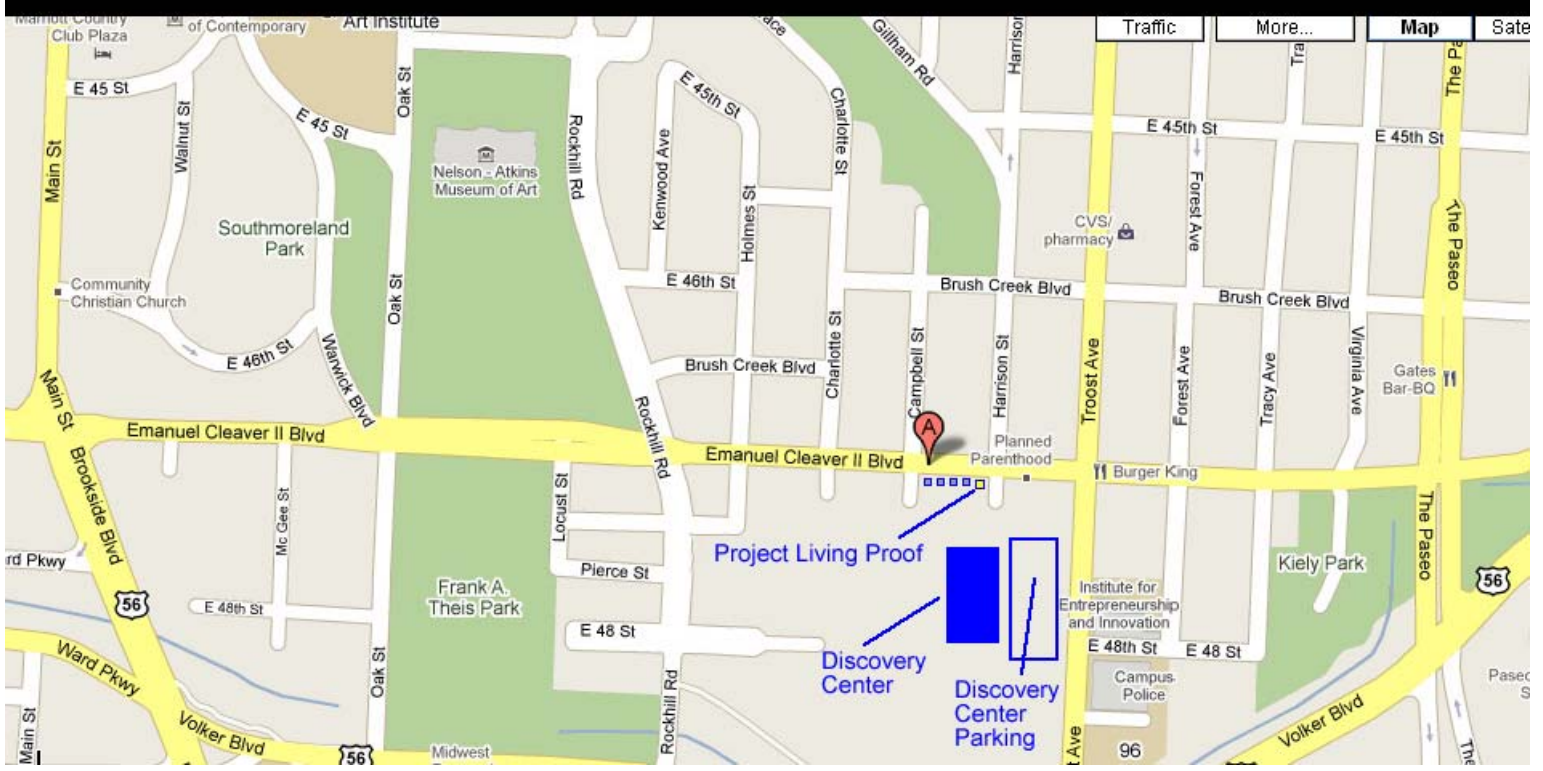

Project Living Proof.
917 Emanuel Cleaver Blvd.

Depending on where you are coming from the closest main intersection is 47th & Troost (or Emanuel Cleaver Blvd & Troost). Project Living Proof is just west of this intersection on the south side. Park in the Discovery Center parking lot just south of the above intersection on the west side of Troost. There is a direct path from the parking lot to Project Living Proof.

Project Living Proof
917 Emanuel Cleaver Blvd

Discovery Center

Park in the large parking lot and use this path to Project Living Proof